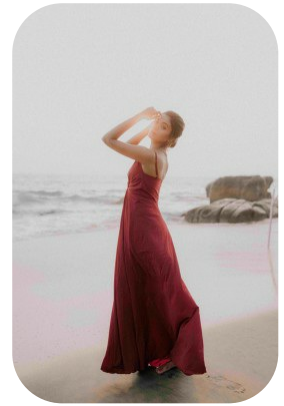

Additional Talents: